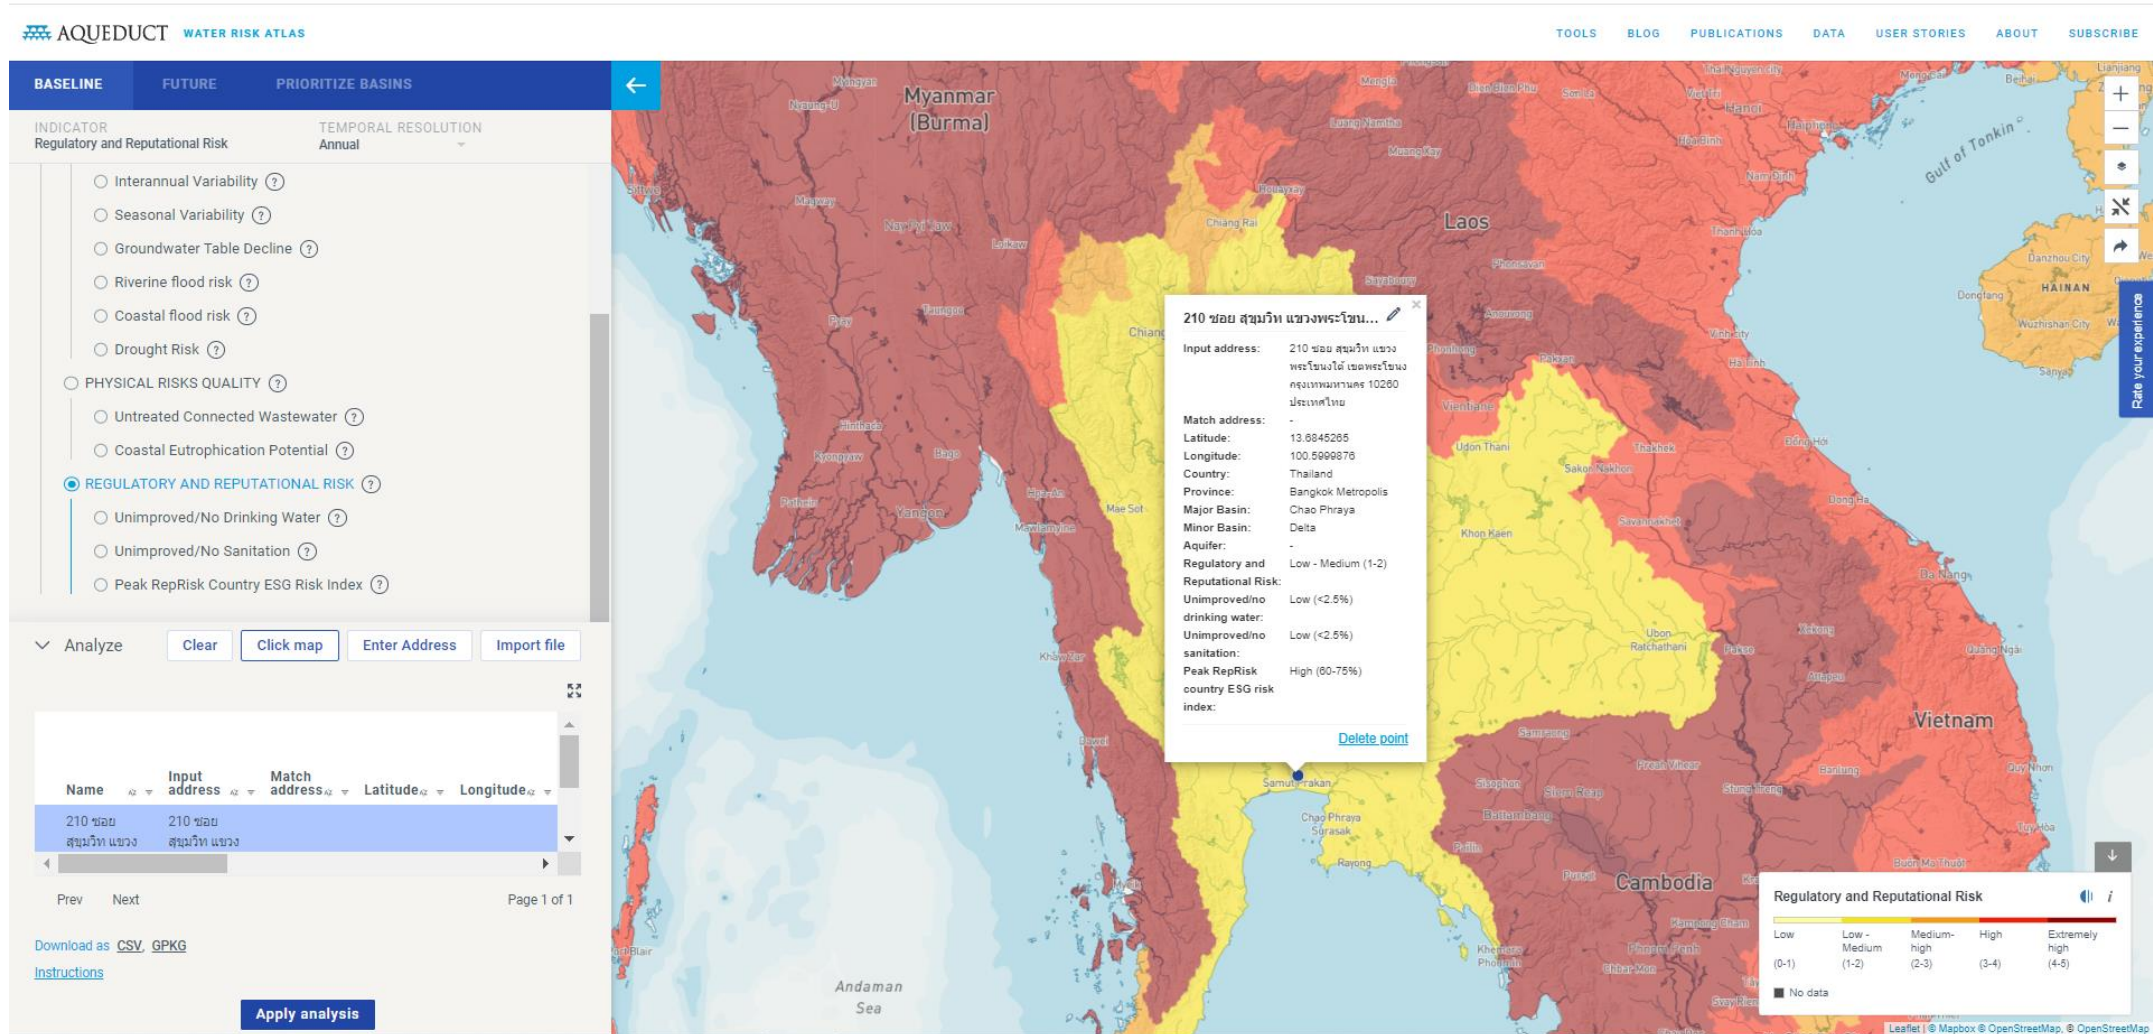

Bangchak's Water Stress Mapping

by WRI's Aqueduct Global Water Tool

Bangchak's Water-related Regulatory & Reputational Risks

by WRI's Aqueduct Global Water Tool

Bangchak's Water-related Regulatory Risks

by WWF Water Risk Filter

Source: <https://riskfilter.org/water/explore/countryprofiles>