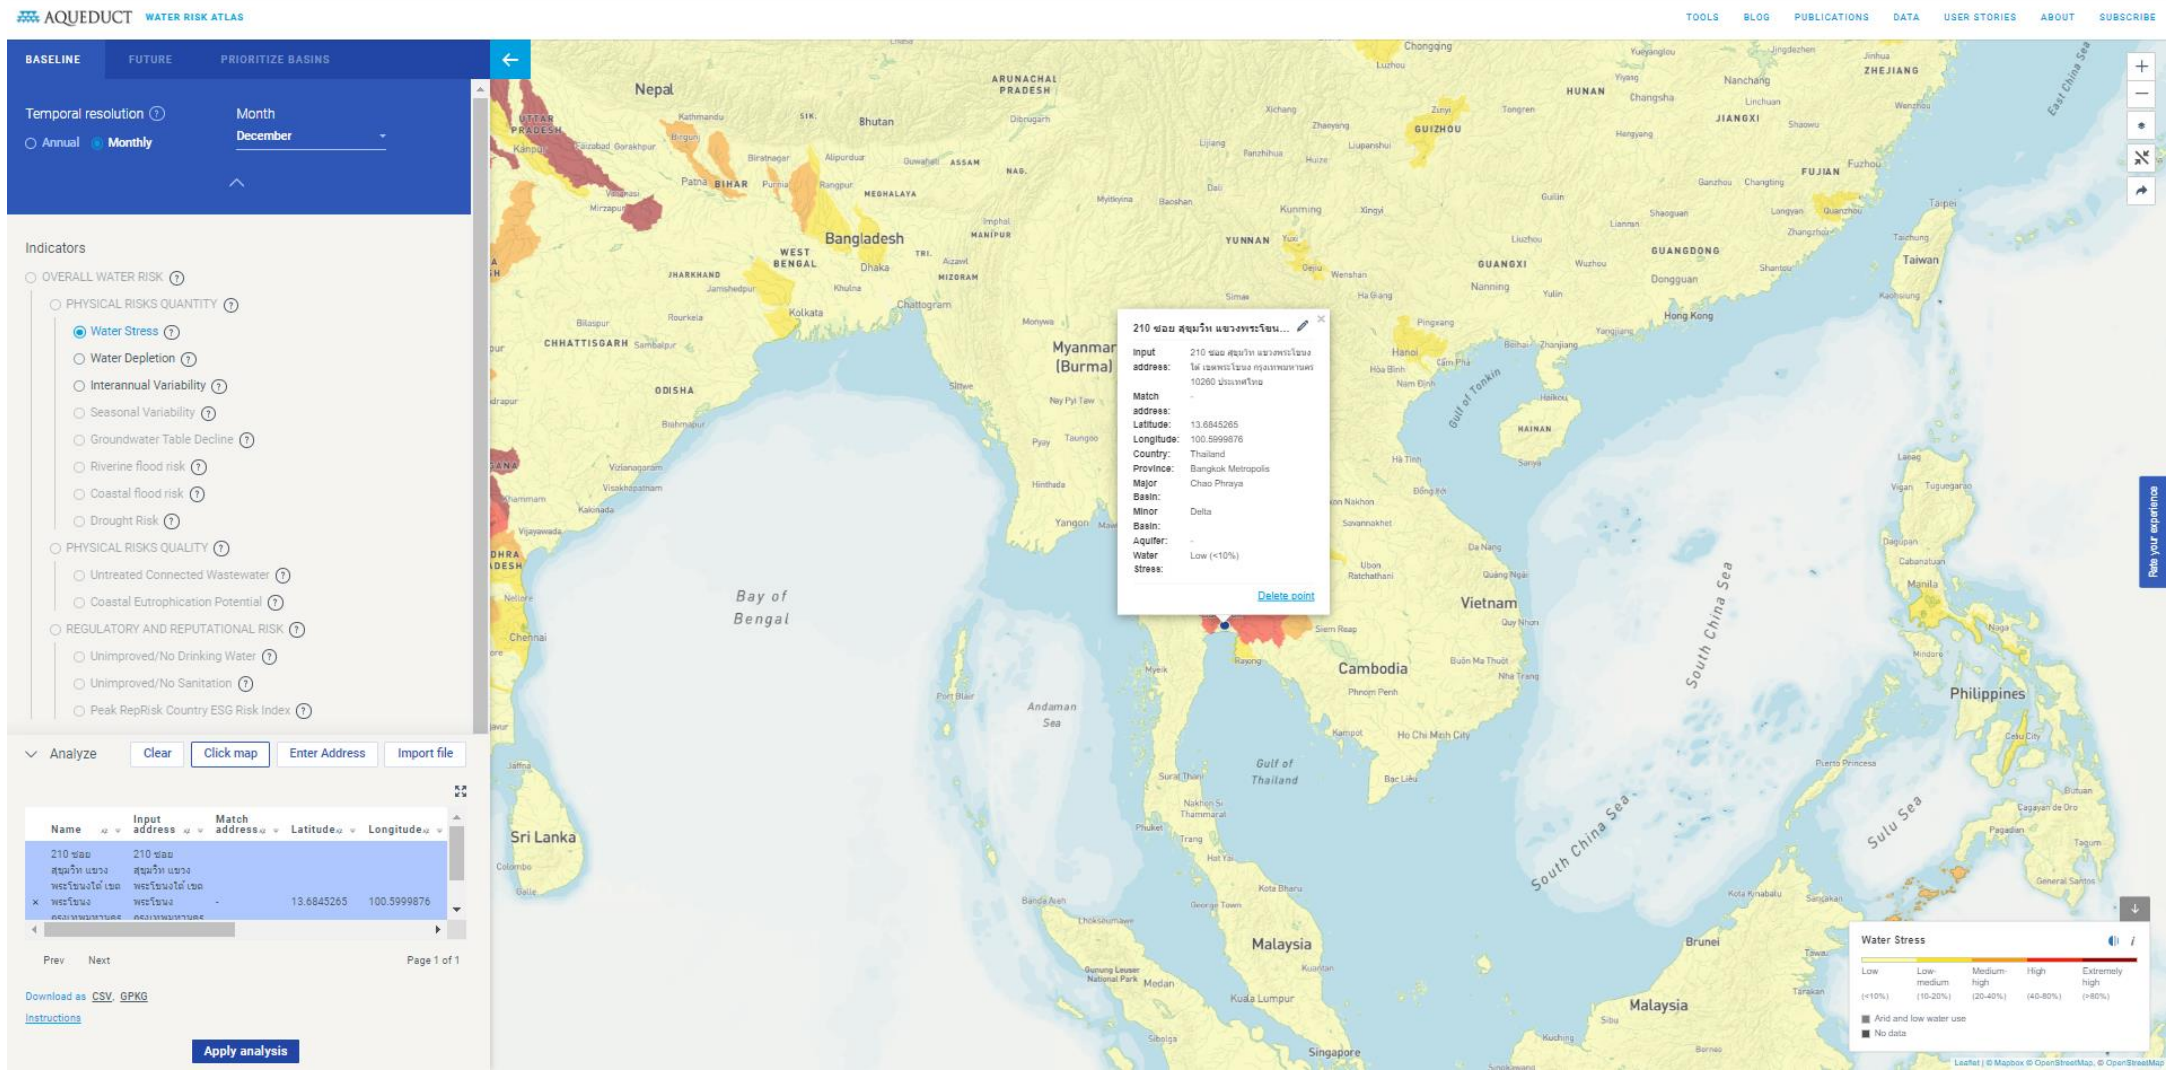

Bangchak's Water Stress Mapping

by WRI's Aqueduct Global Water Tool

Bangchak's Water-related Regulatory & Reputational Risks

by WRI's Aqueduct Global Water Tool

Bangchak's Water-related Regulatory Risks

by WWF Water Risk Filter

Source: <https://riskfilter.org/water/explore/countryprofiles>