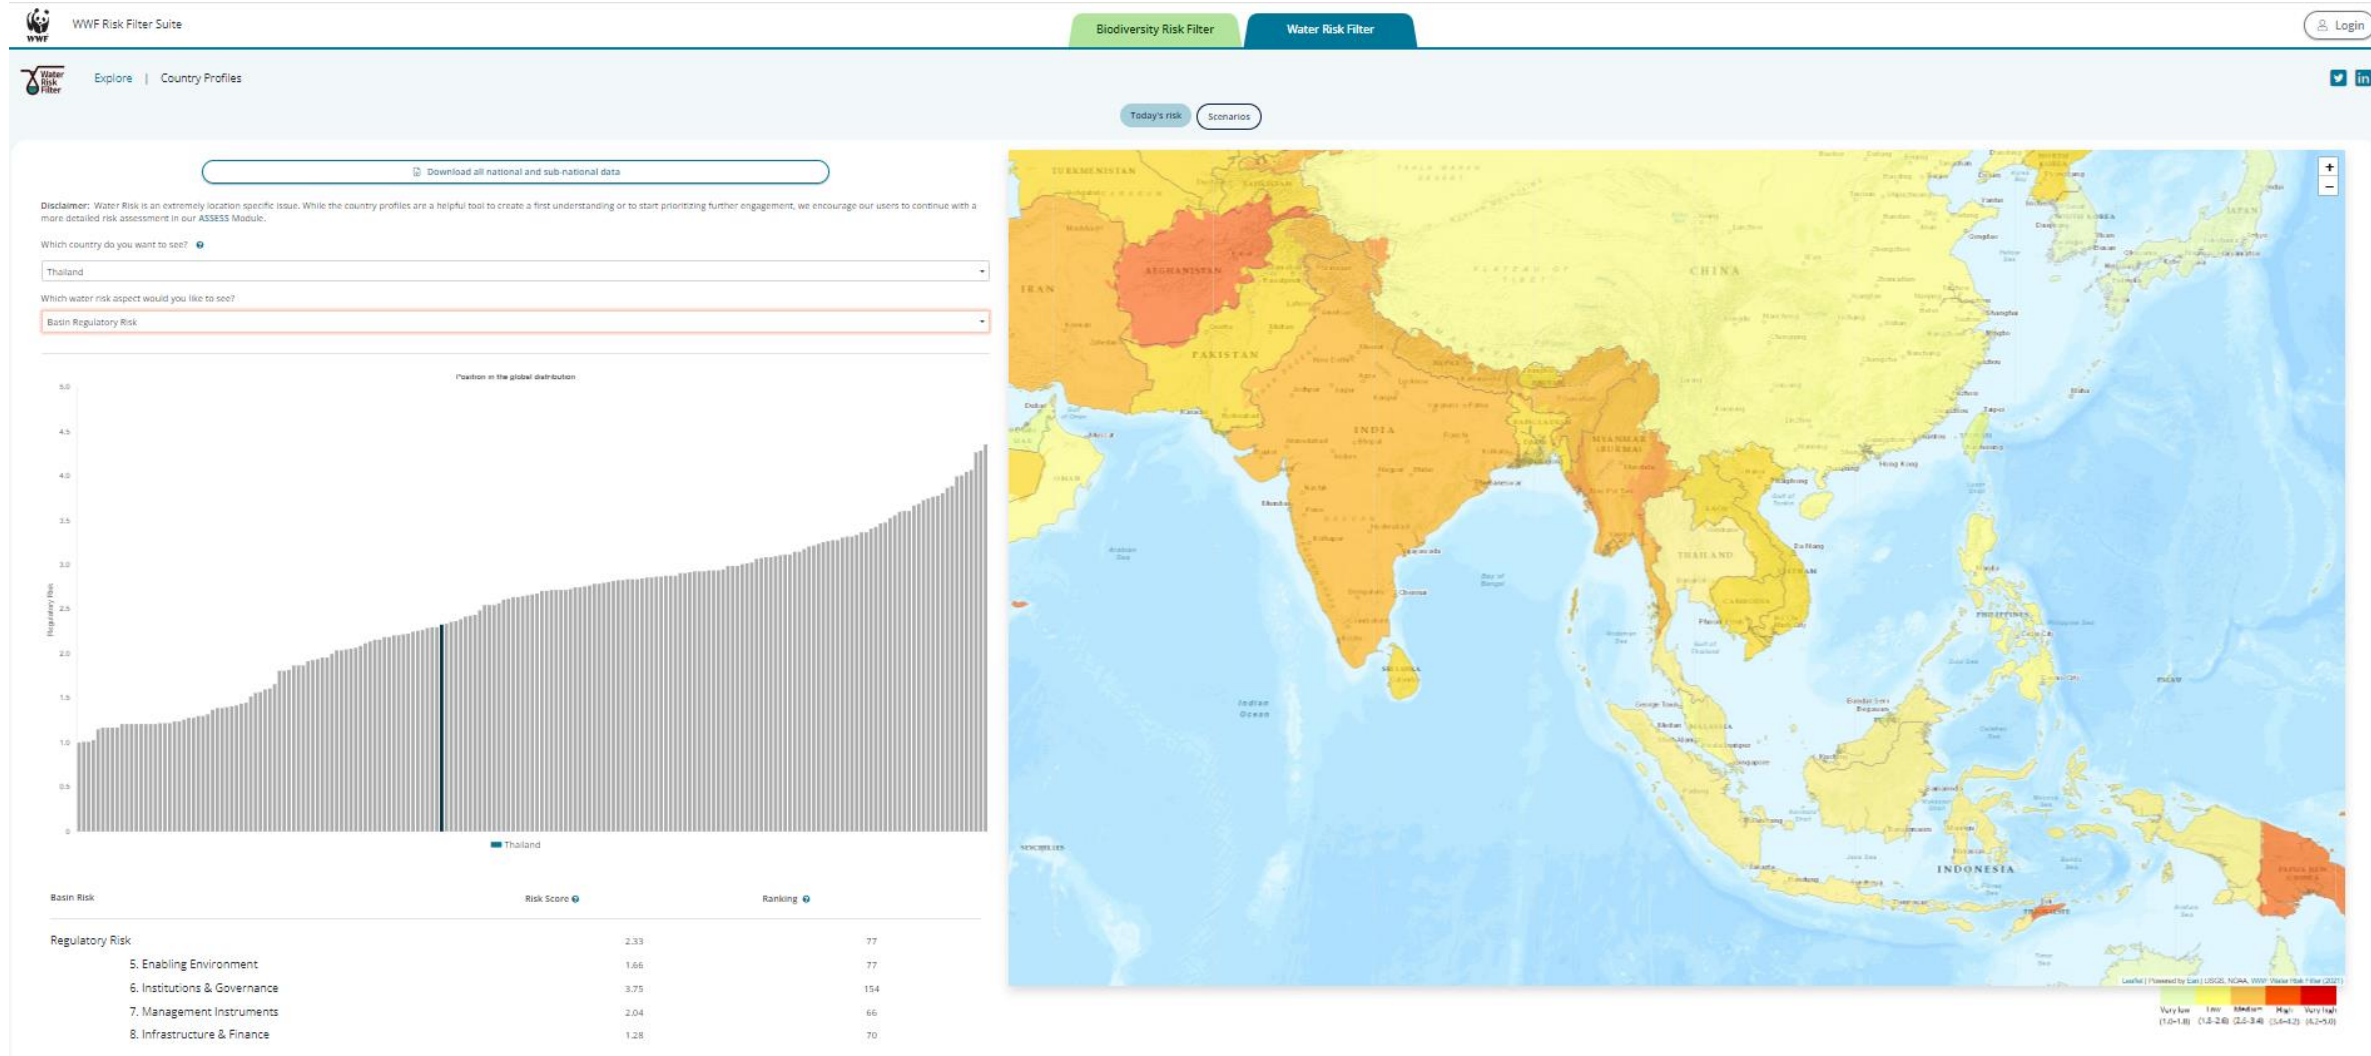

Bangchak's Water Stress Mapping

by WRI's Aqueduct Global Water Tool

Bangchak's Water-related Regulatory & Reputational Risks

by WRI's Aqueduct Global Water Tool

Bangchak's Water-related Regulatory Risks

by WWF Water Risk Filter

Source: <https://riskfilter.org/water/explore/countryprofiles>